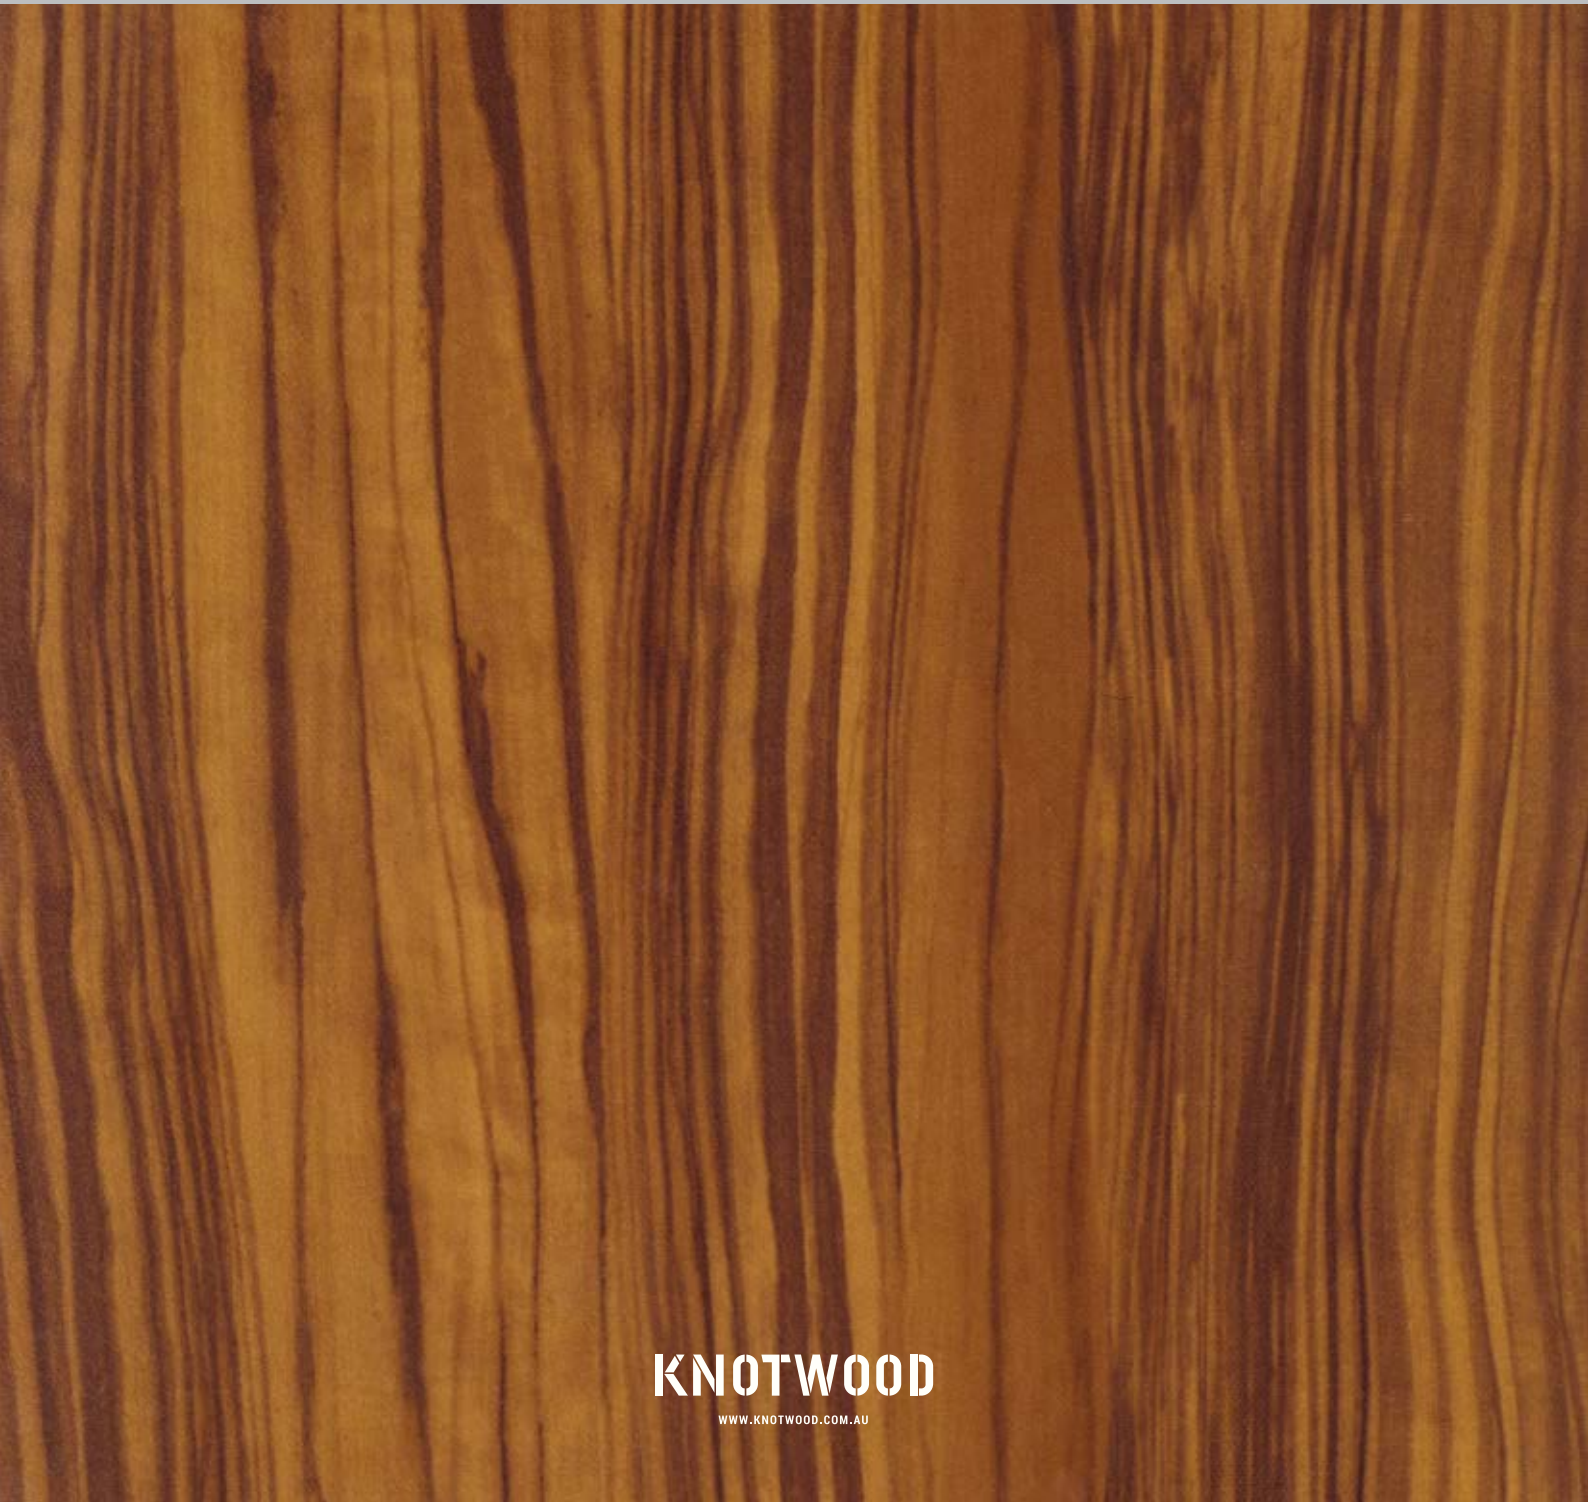

HICKORY

YELLOW BASE

KNOTWOOD

WWW.KNOTWOOD.COM.AU