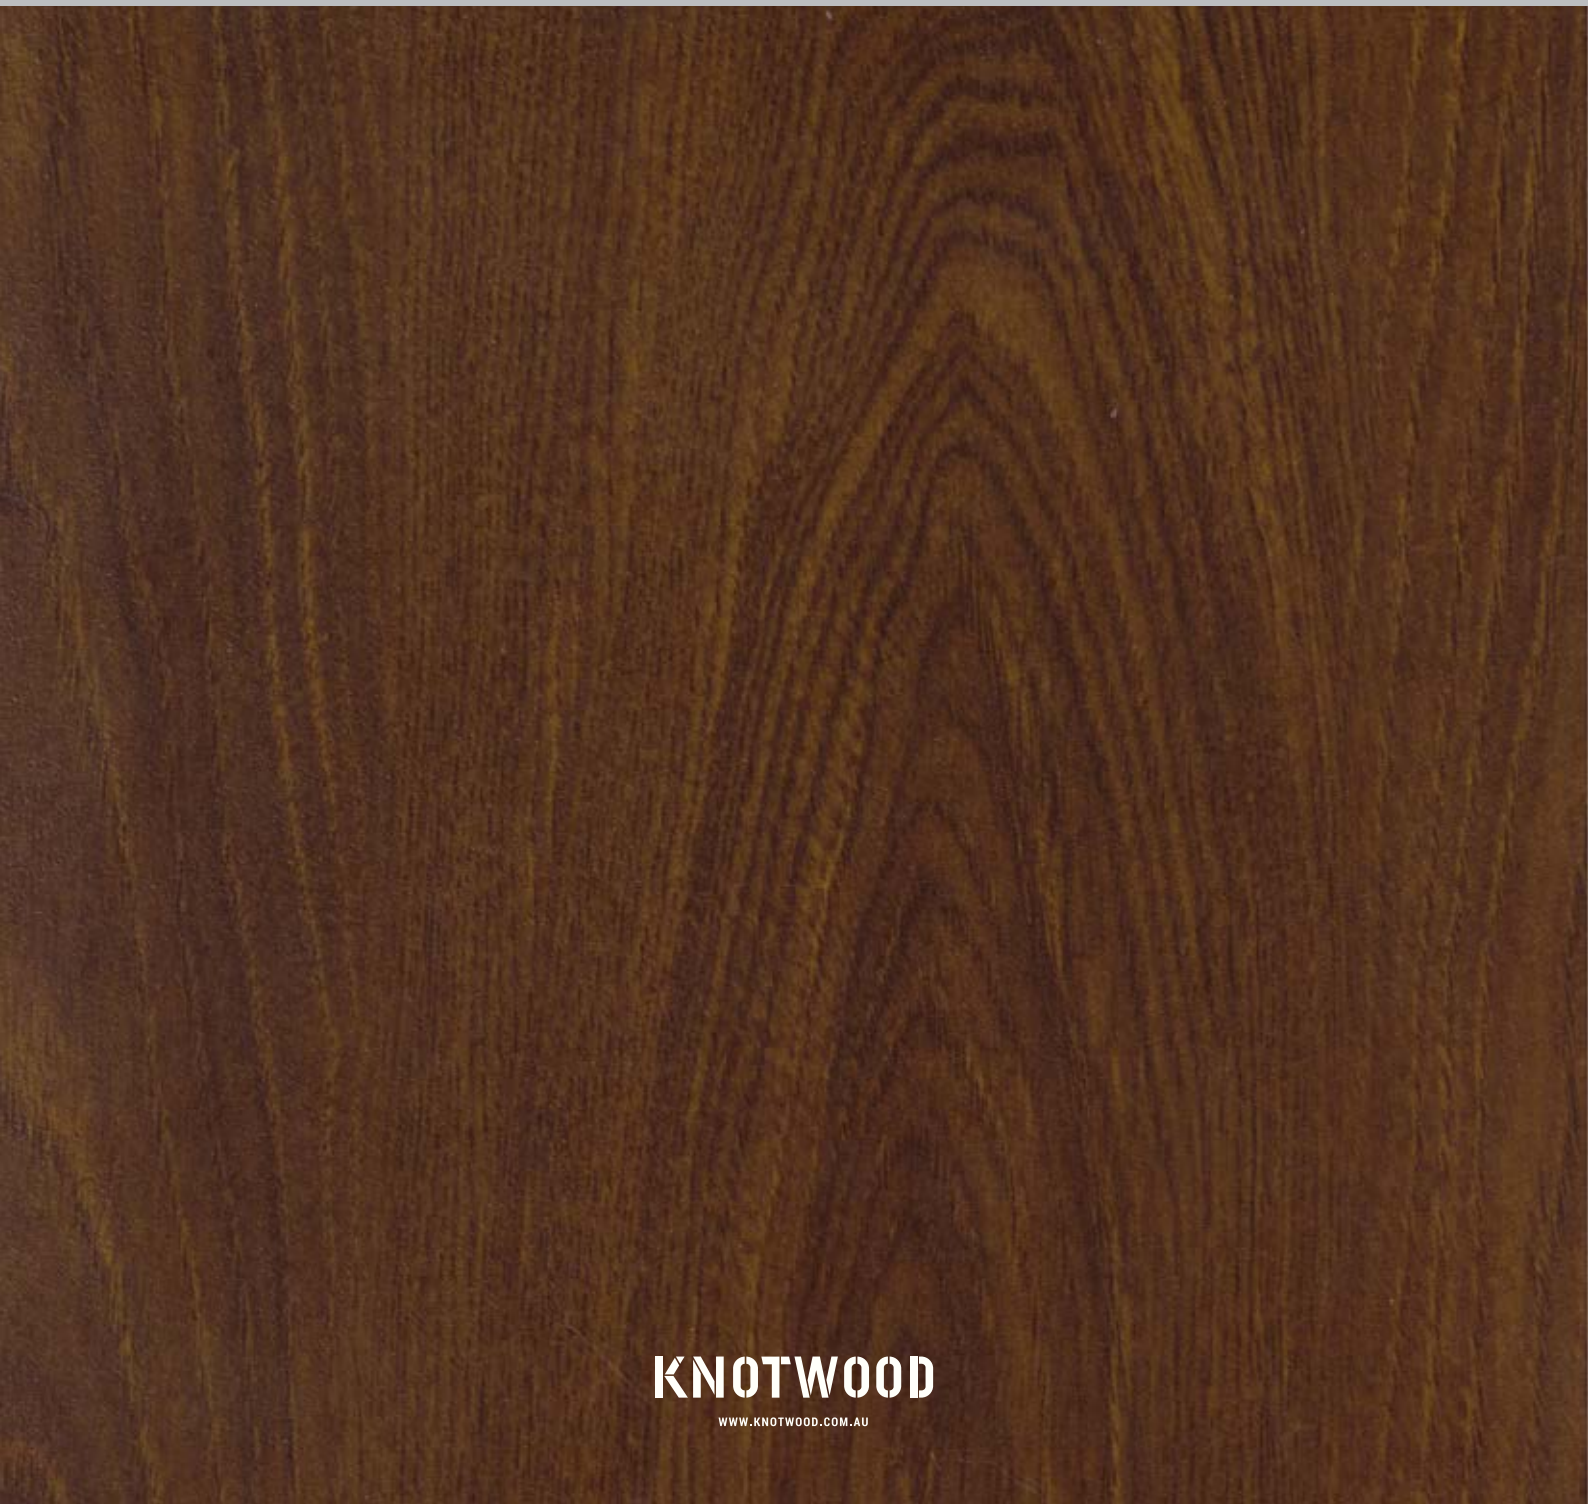

KWILA

LIGHT BROWN BASE

KNOTWOOD

WWW.KNOTWOOD.COM.AU