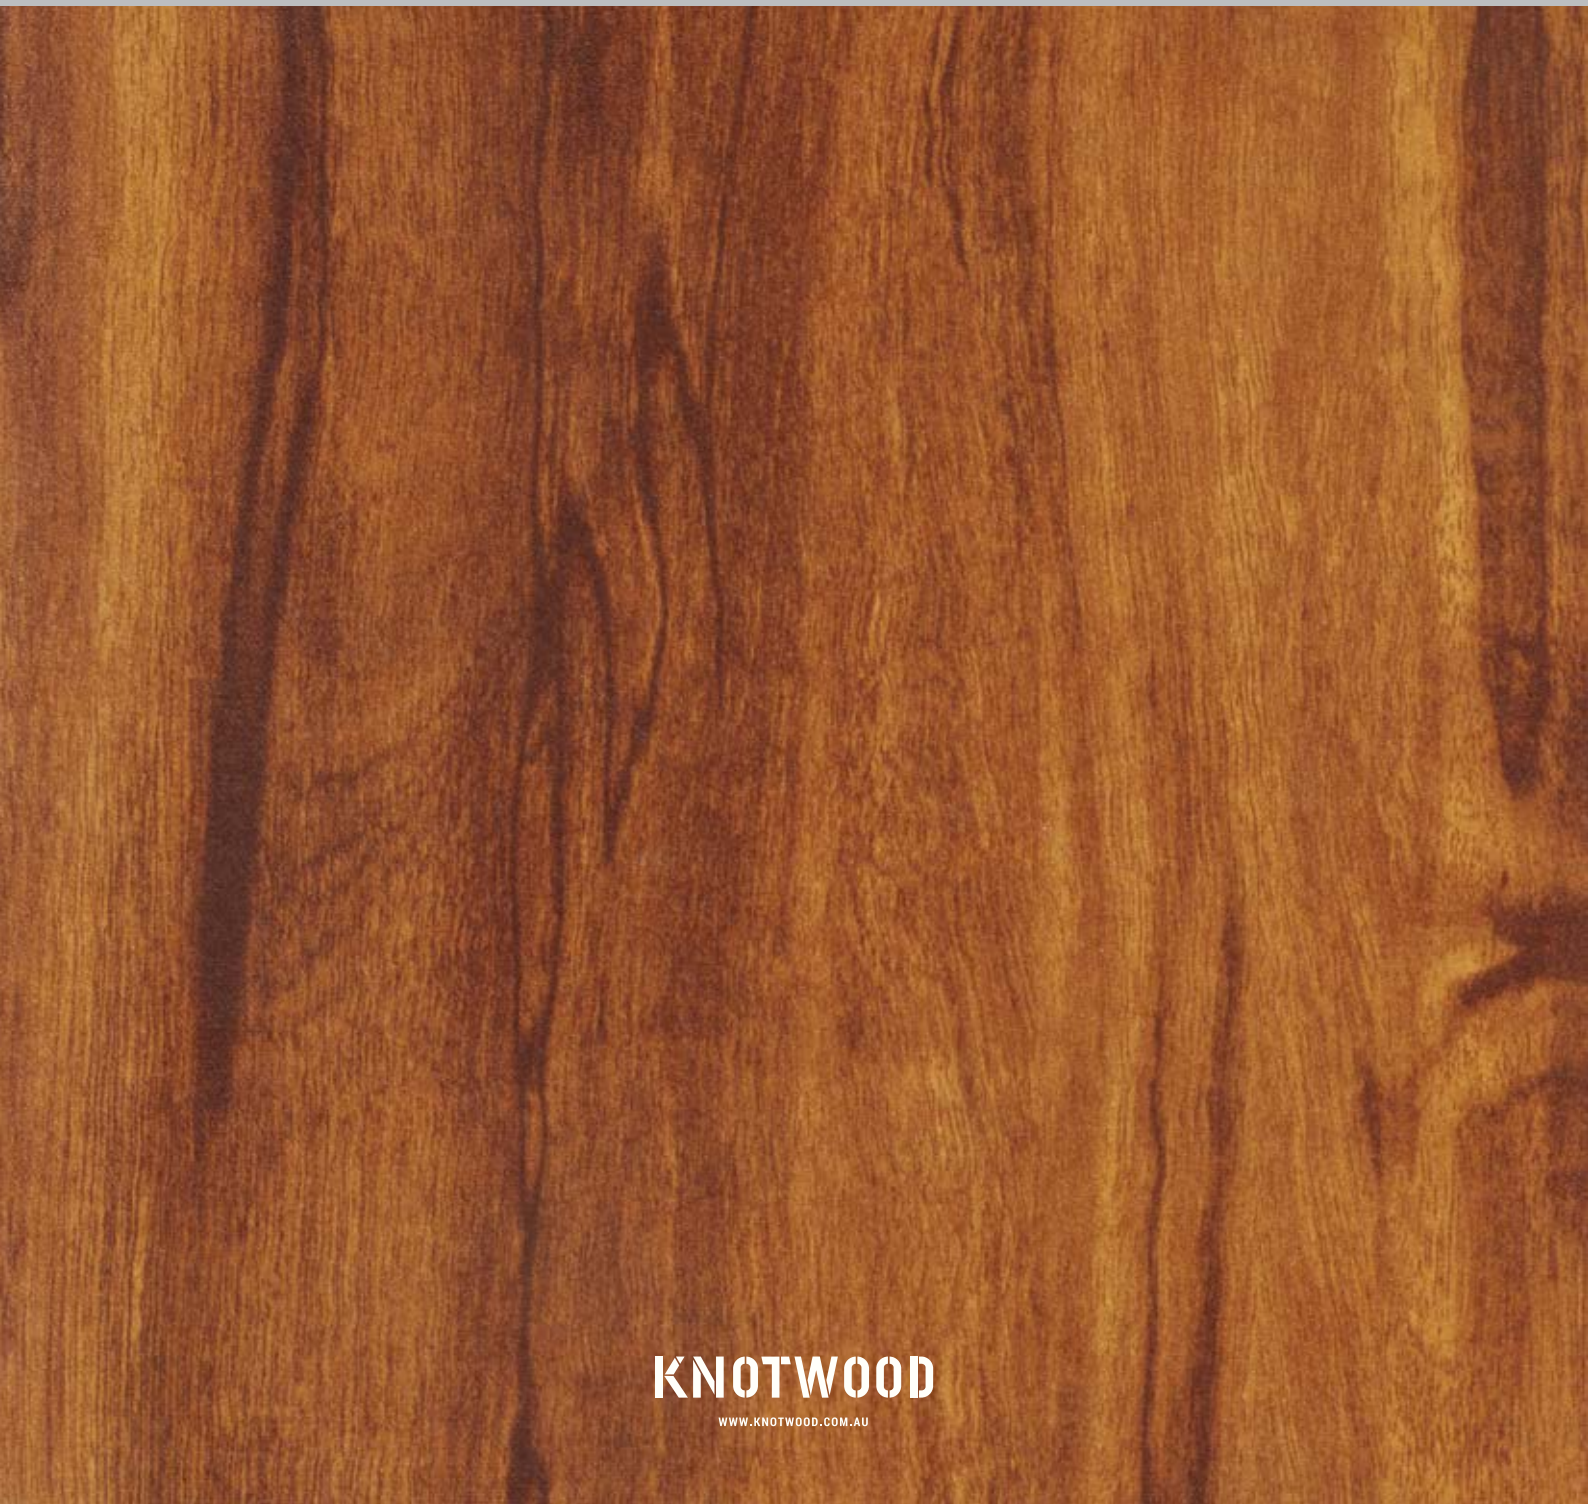

KNOTTY PINE

YELLOW BASE

KNOTWOOD

WWW.KNOTWOOD.COM.AU

SPOTTED GUM

YELLOW BASE

KNOTWOOD

WWW.KNOTWOOD.COM.AU