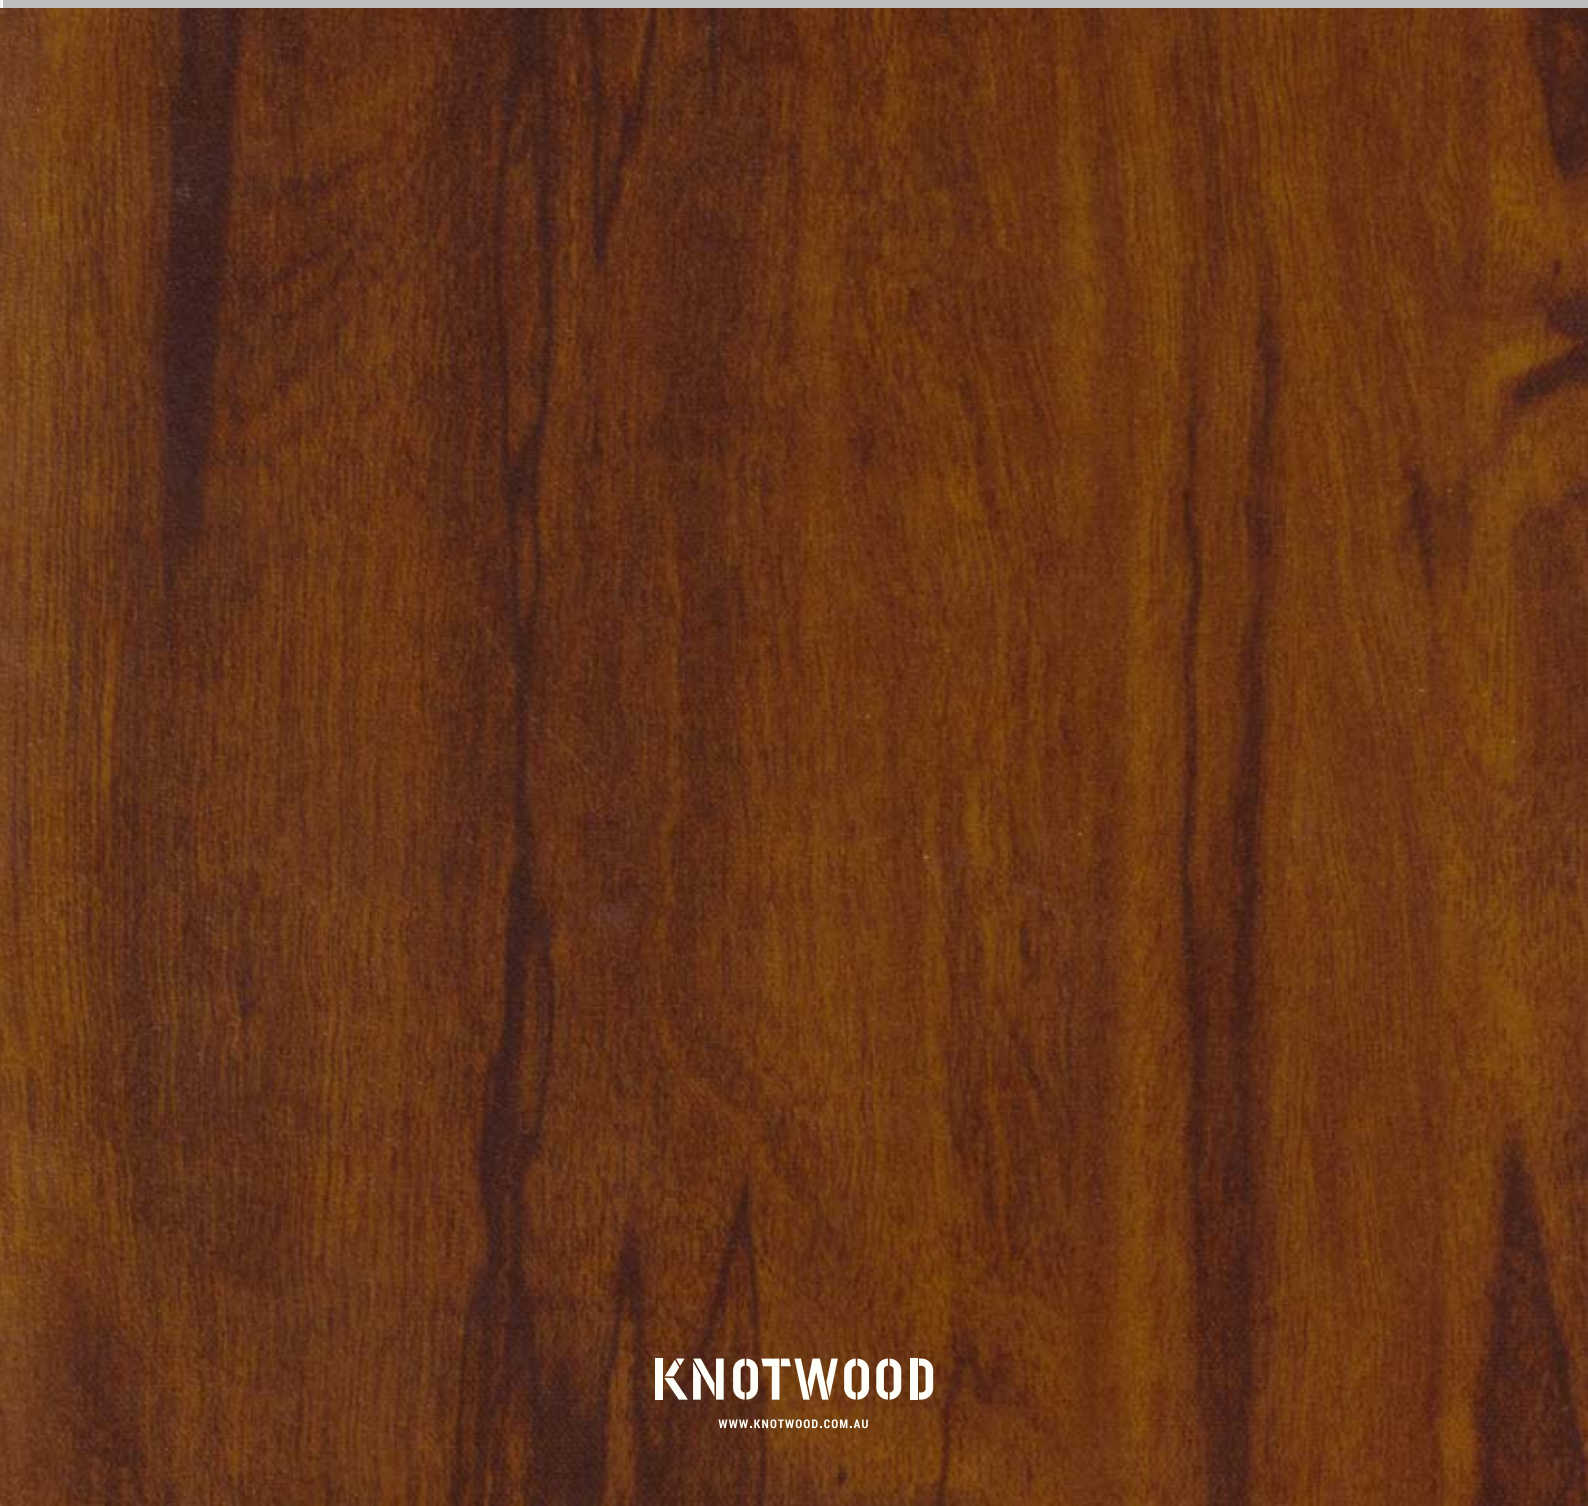

BUSH CHERRY

LIGHT BROWN BASE

KNOTWOOD

WWW.KNOTWOOD.COM.AU

EASTERN MAHOGANY

LIGHT BROWN BASE

KNOTWOOD

WWW.KNOTWOOD.COM.AU